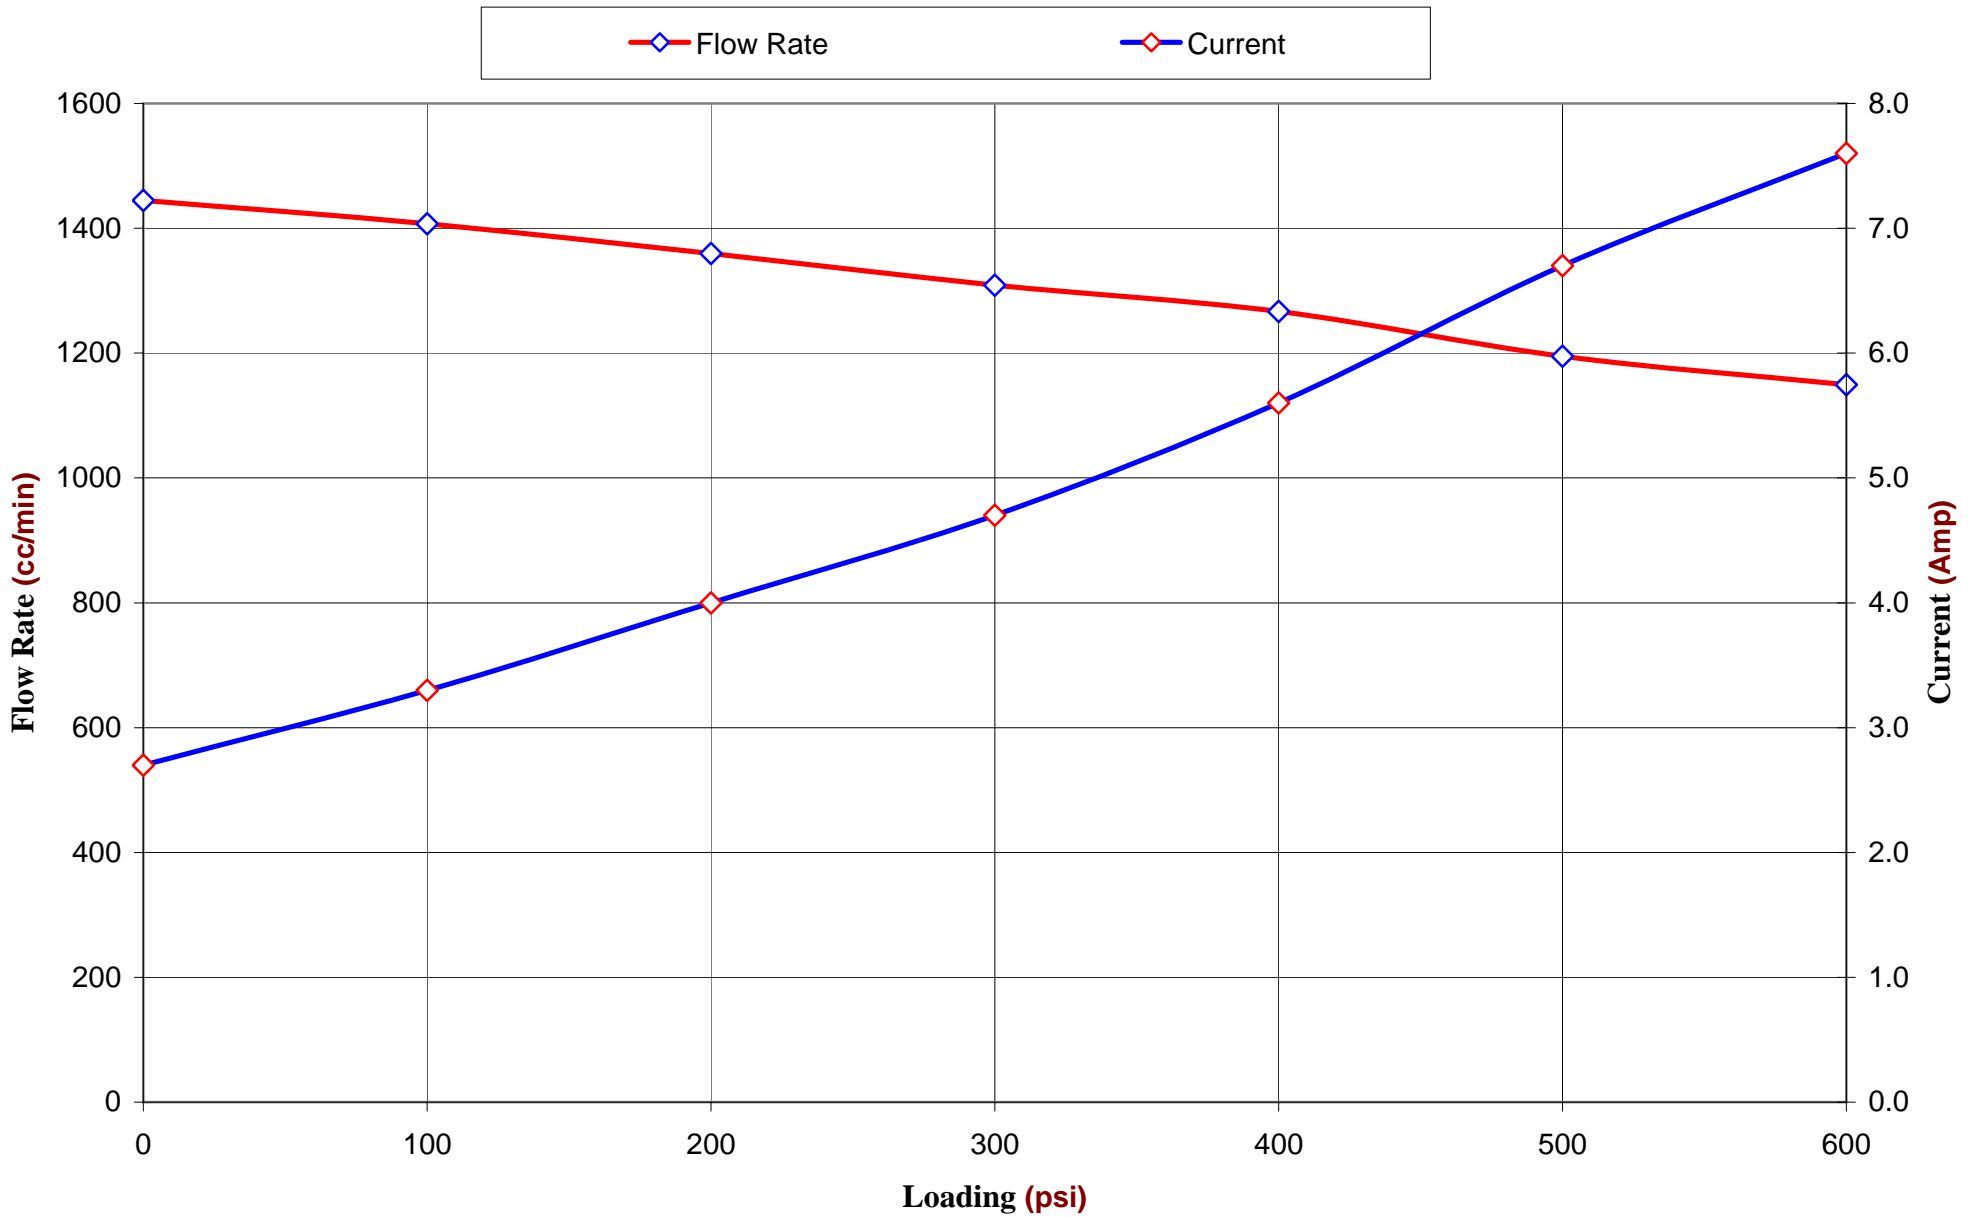

OCTOPUS PRECISION PRODUCTS

PERFORMANCE CURVE OF 24Volt 1.2 liter REVERSING PUMP 1224