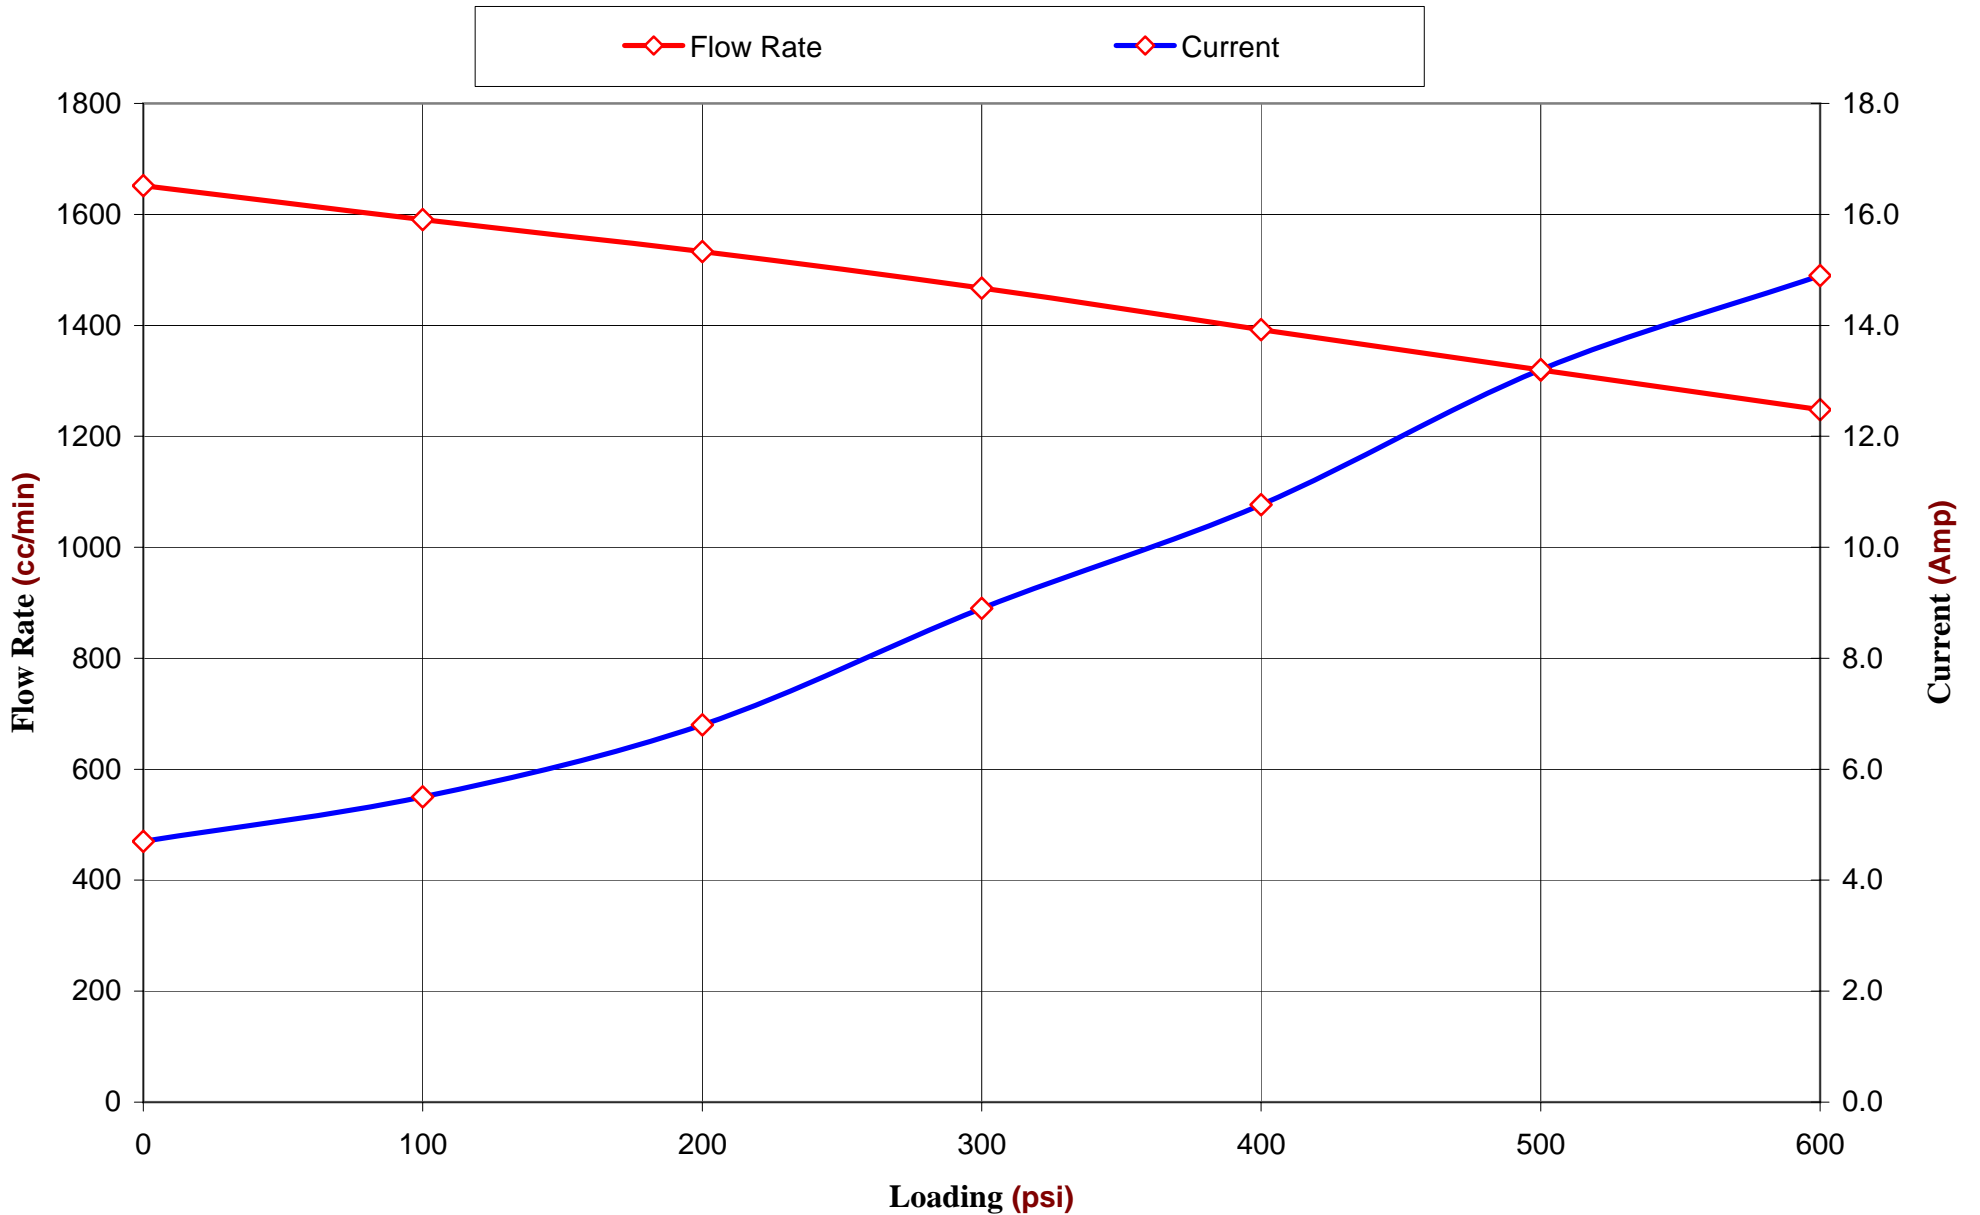

OCTOPUS PRECISION PRODUCTS

PERFORMANCE CURVE OF 12Volt 1.2 liter REVERSING PUMP 1212