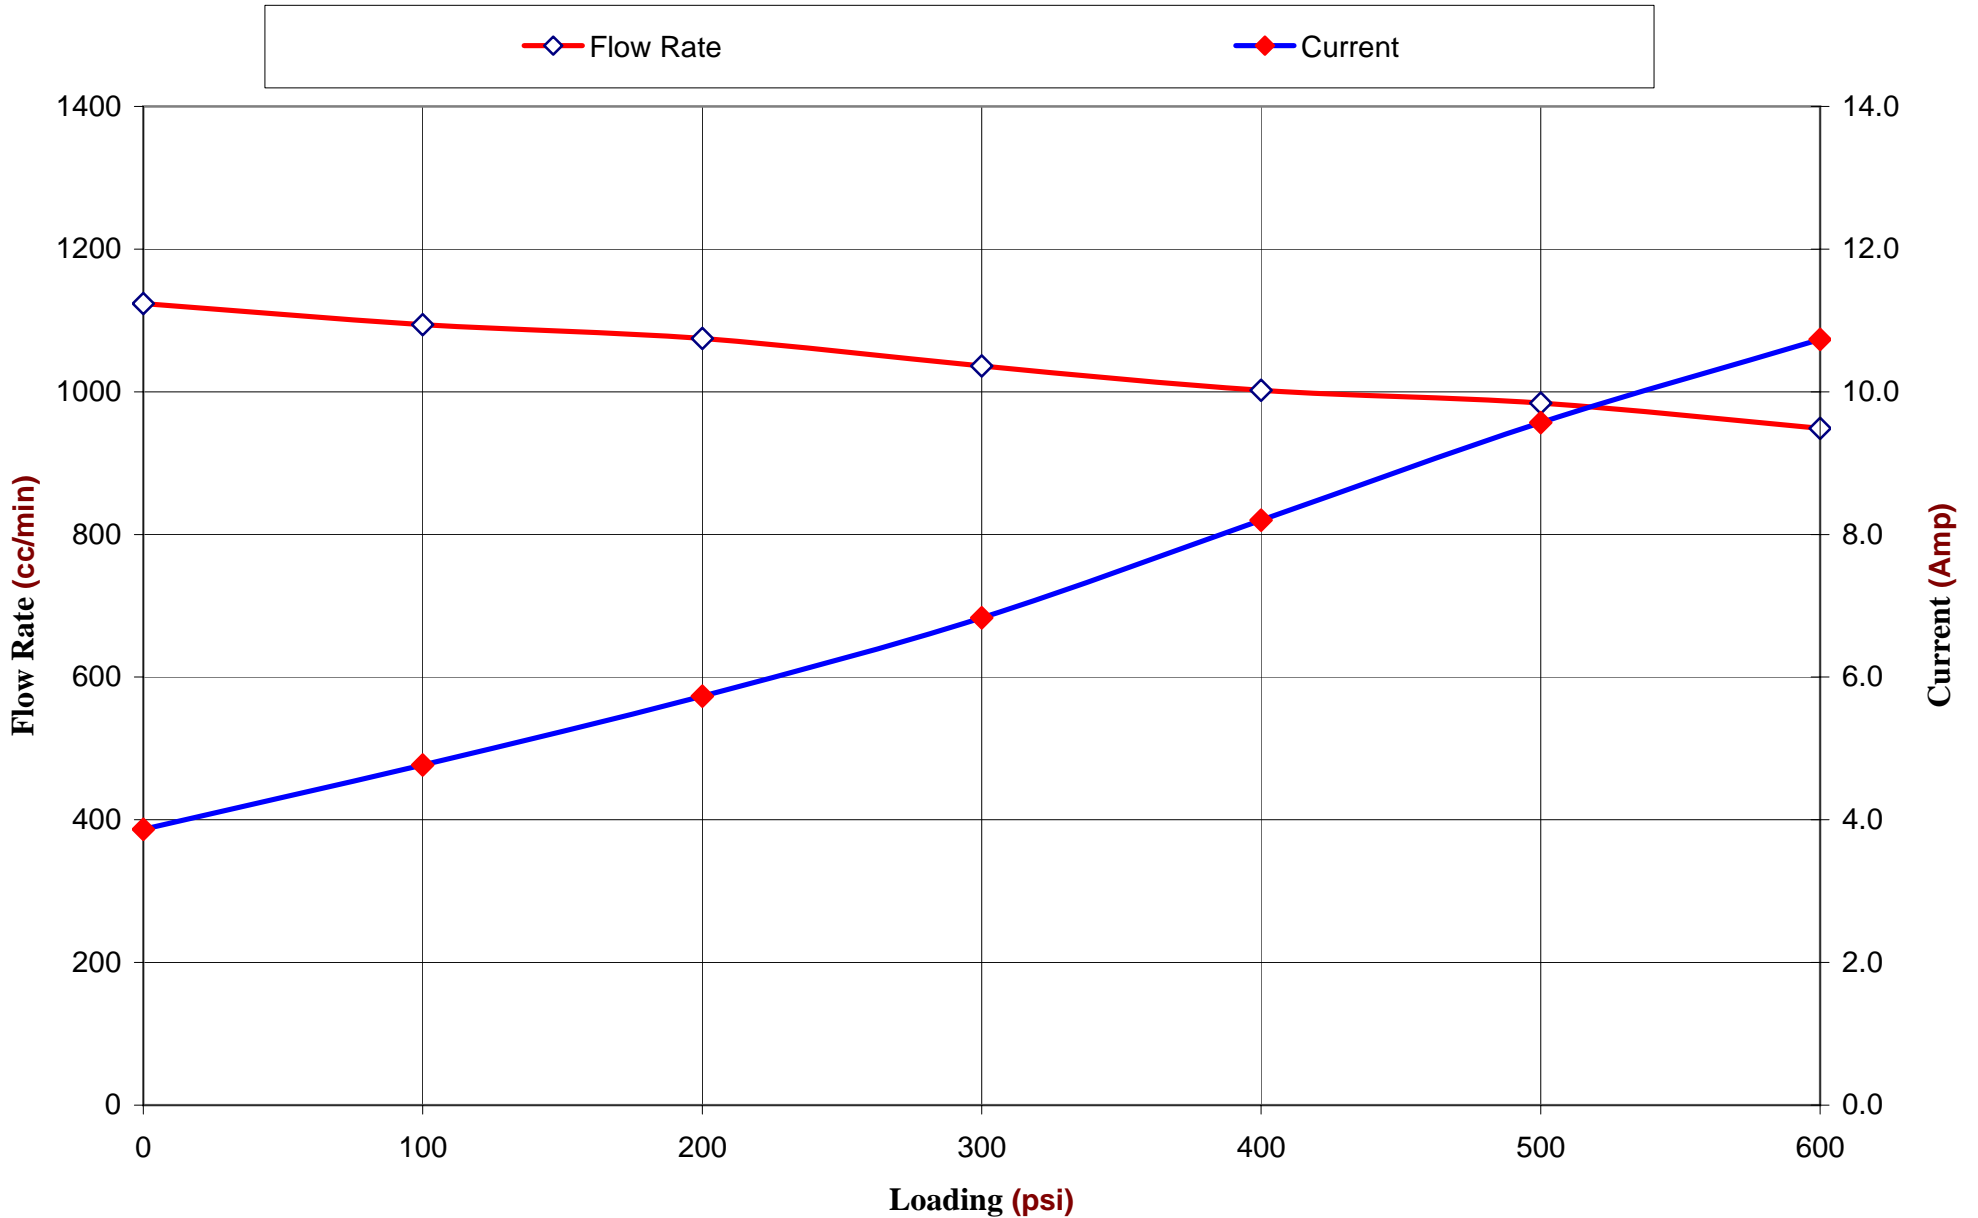

## PERFORMANCE CURVE OF 12Volt 1 liter REVERSING PUMP 1012