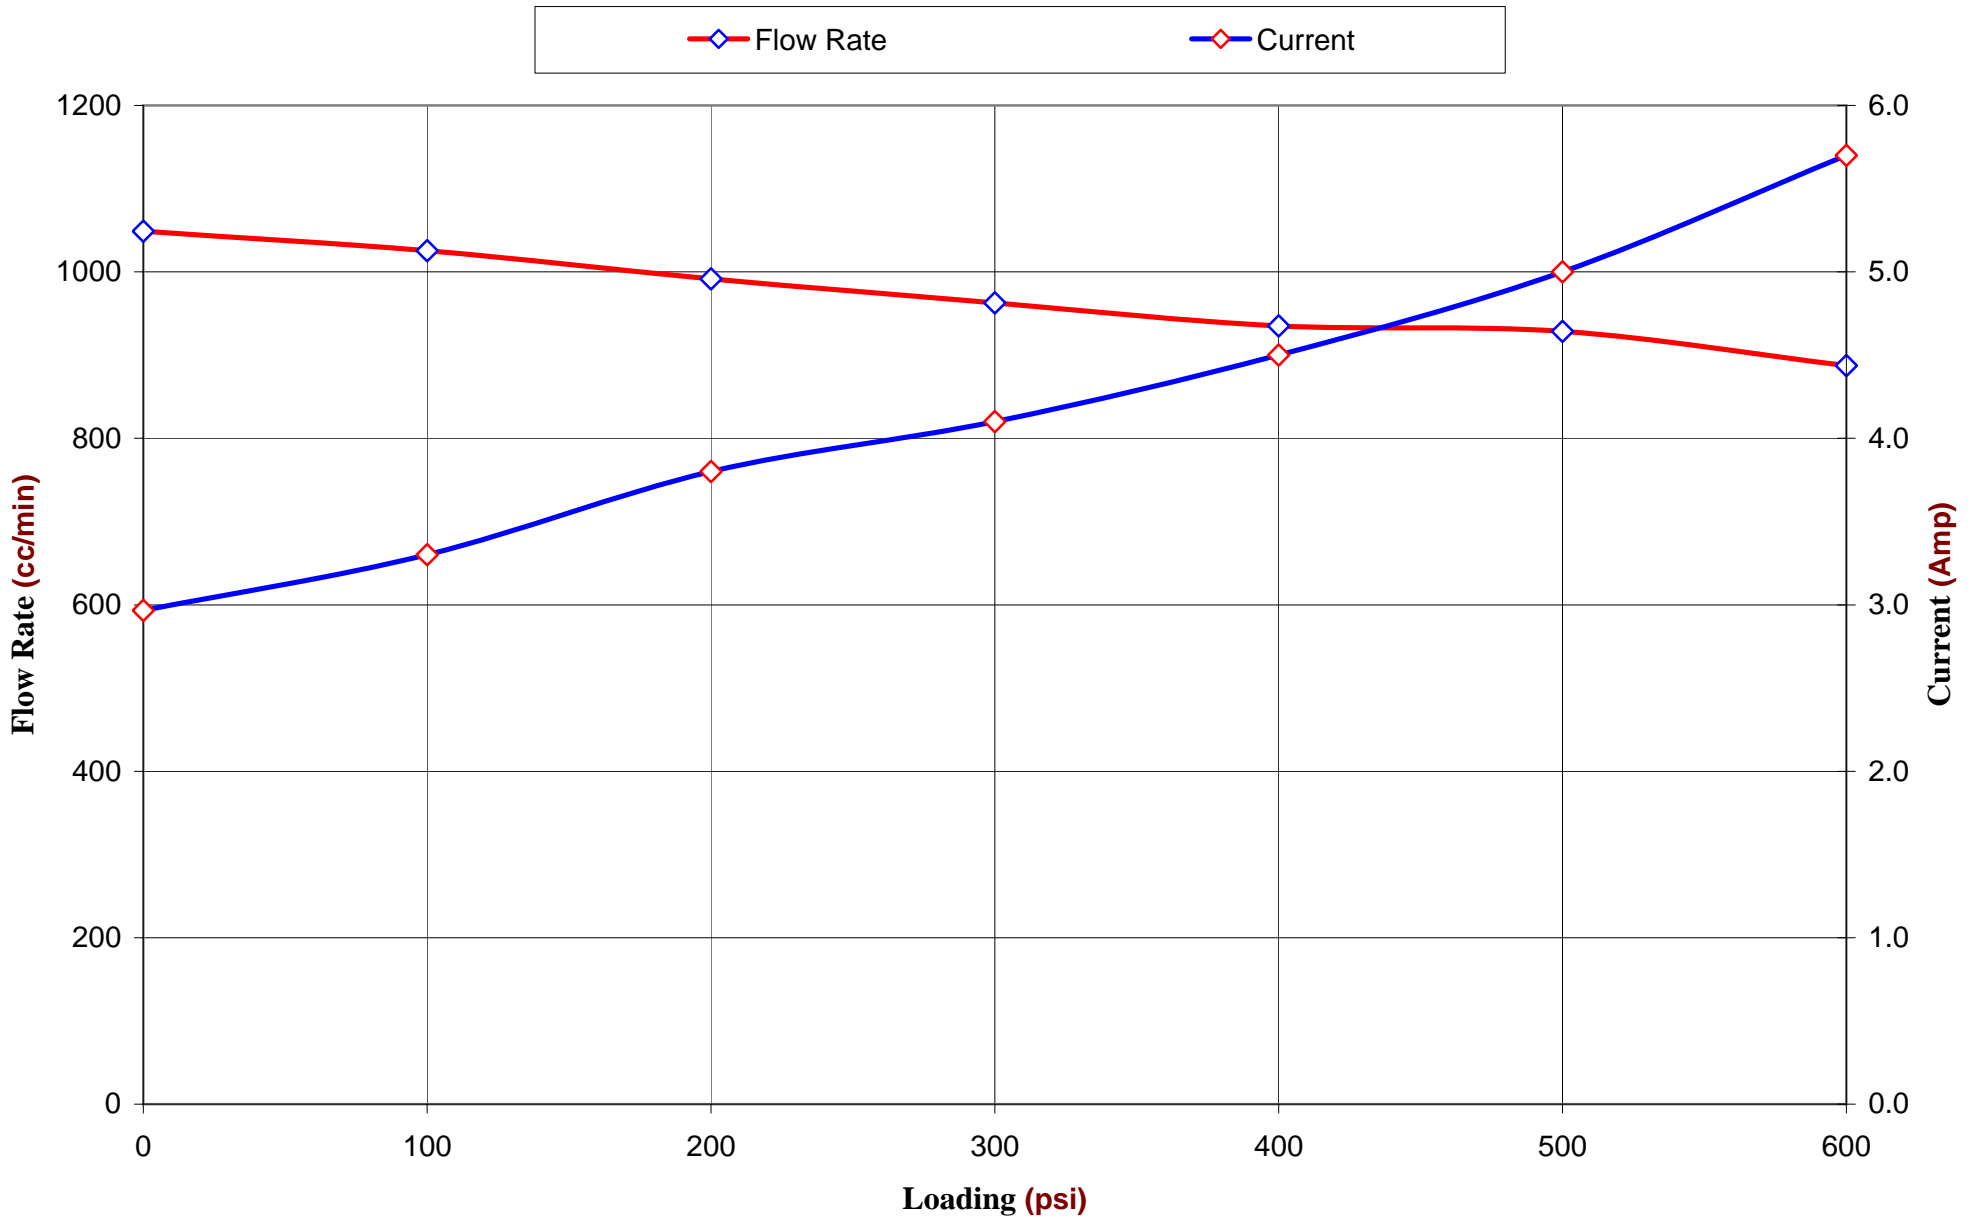

OCTOPUS PRECISION PRODUCTS

PERFORMANCE CURVE OF 24Volt 1 liter REVERSING PUMP 1024