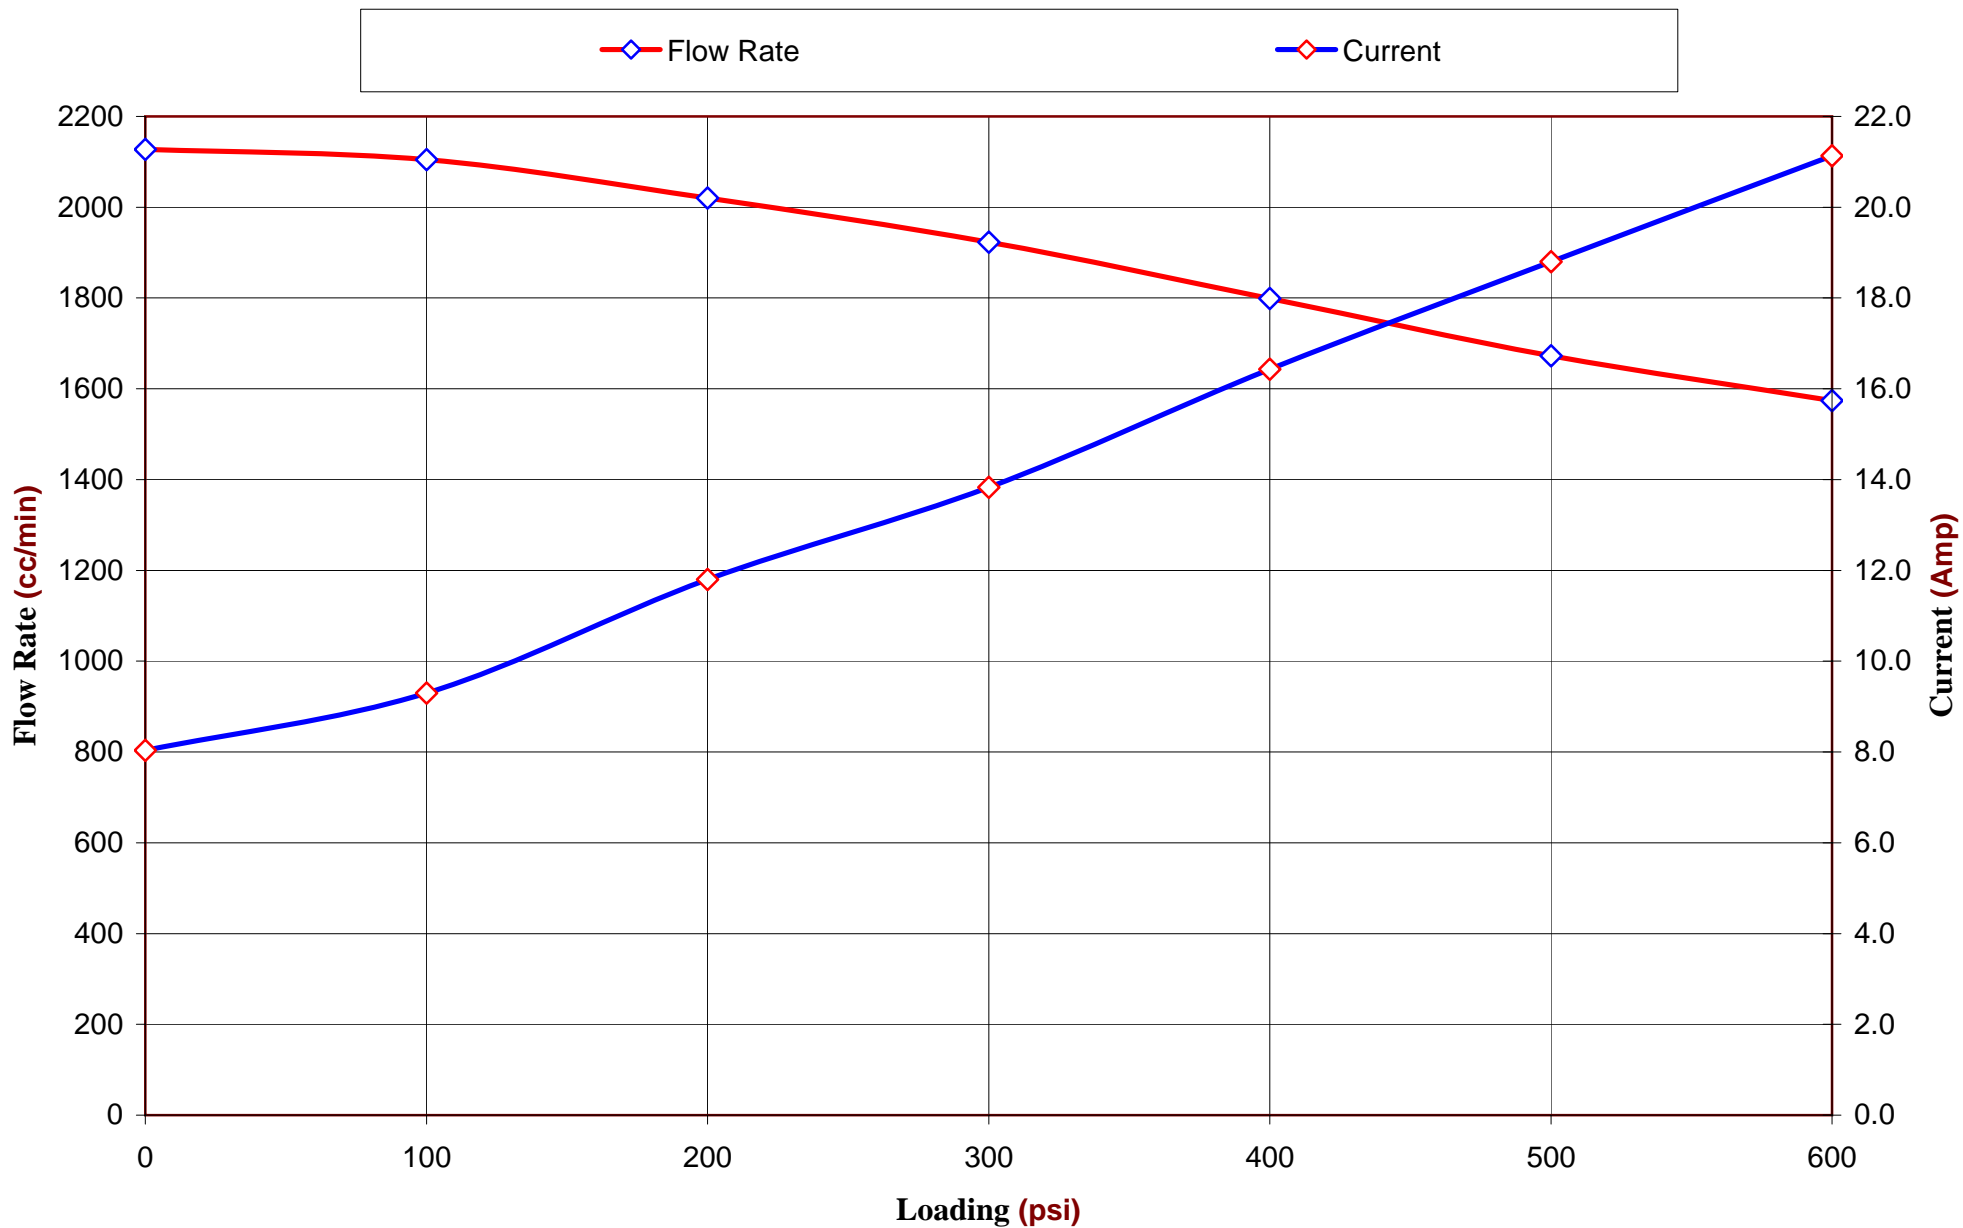

OCTOPUS PRECISION PRODUCTS

PERFORMANCE CURVE OF 12Volt 2 litter REVERSING PUMP 2012